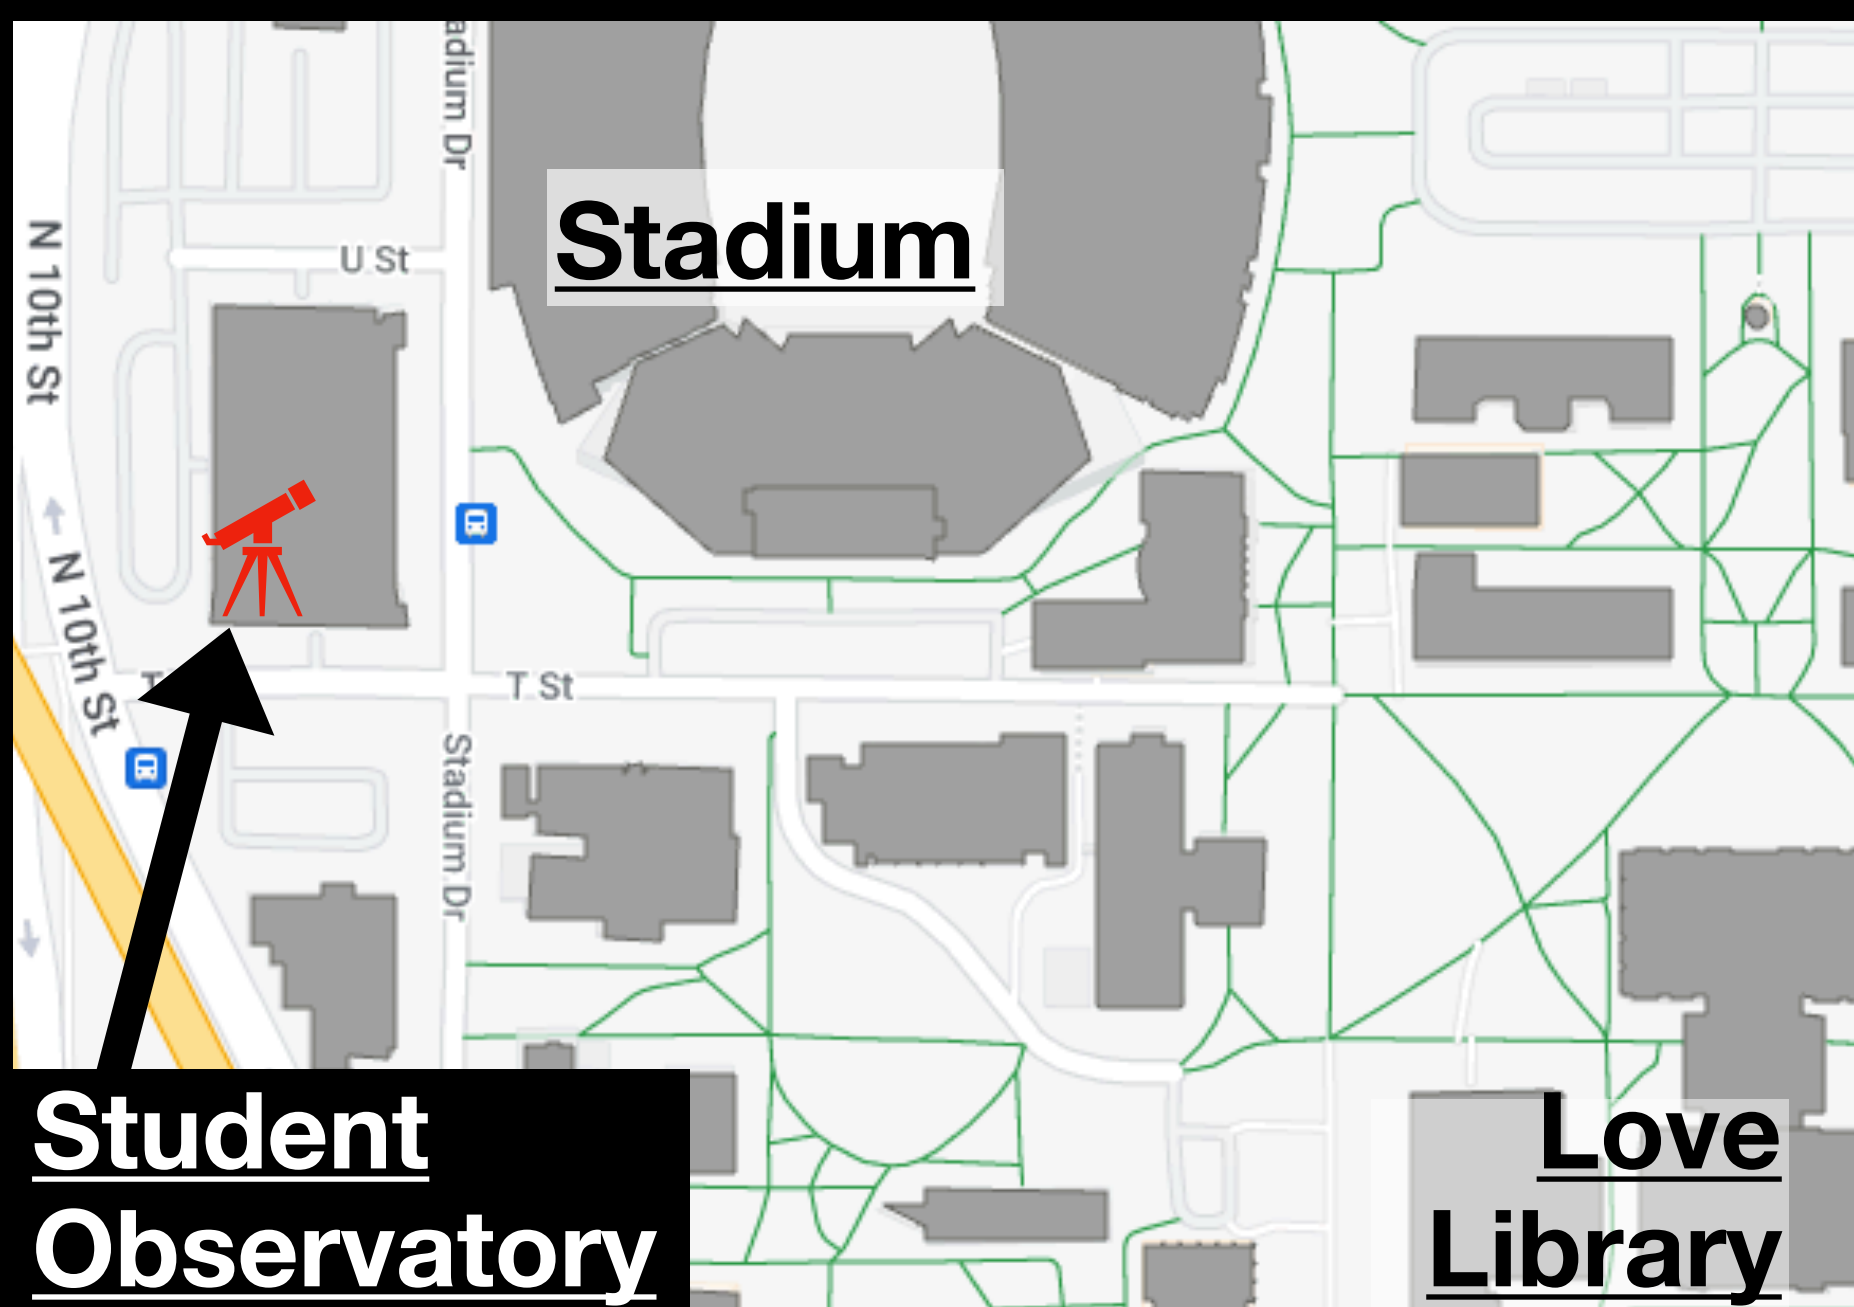

Open House at UNL's Student Observatory!

Come with your friends, roommates, and family to see the stars, planets, and moons from campus!

What is visible this semester:

- Jupiter
- Pleiades
- Double Cluster
- Orion Nebula
- The Moon
- And more!

Incase of weather, decision to cancel will be made Friday by 3pm. Check out <https://observatory.unl.edu/> for details

All are Welcome

UNL Student Observatory located on the City Campus on top of the Stadium Drive Parking Garage. Once you arrive, take the elevator or stairs to the top floor.